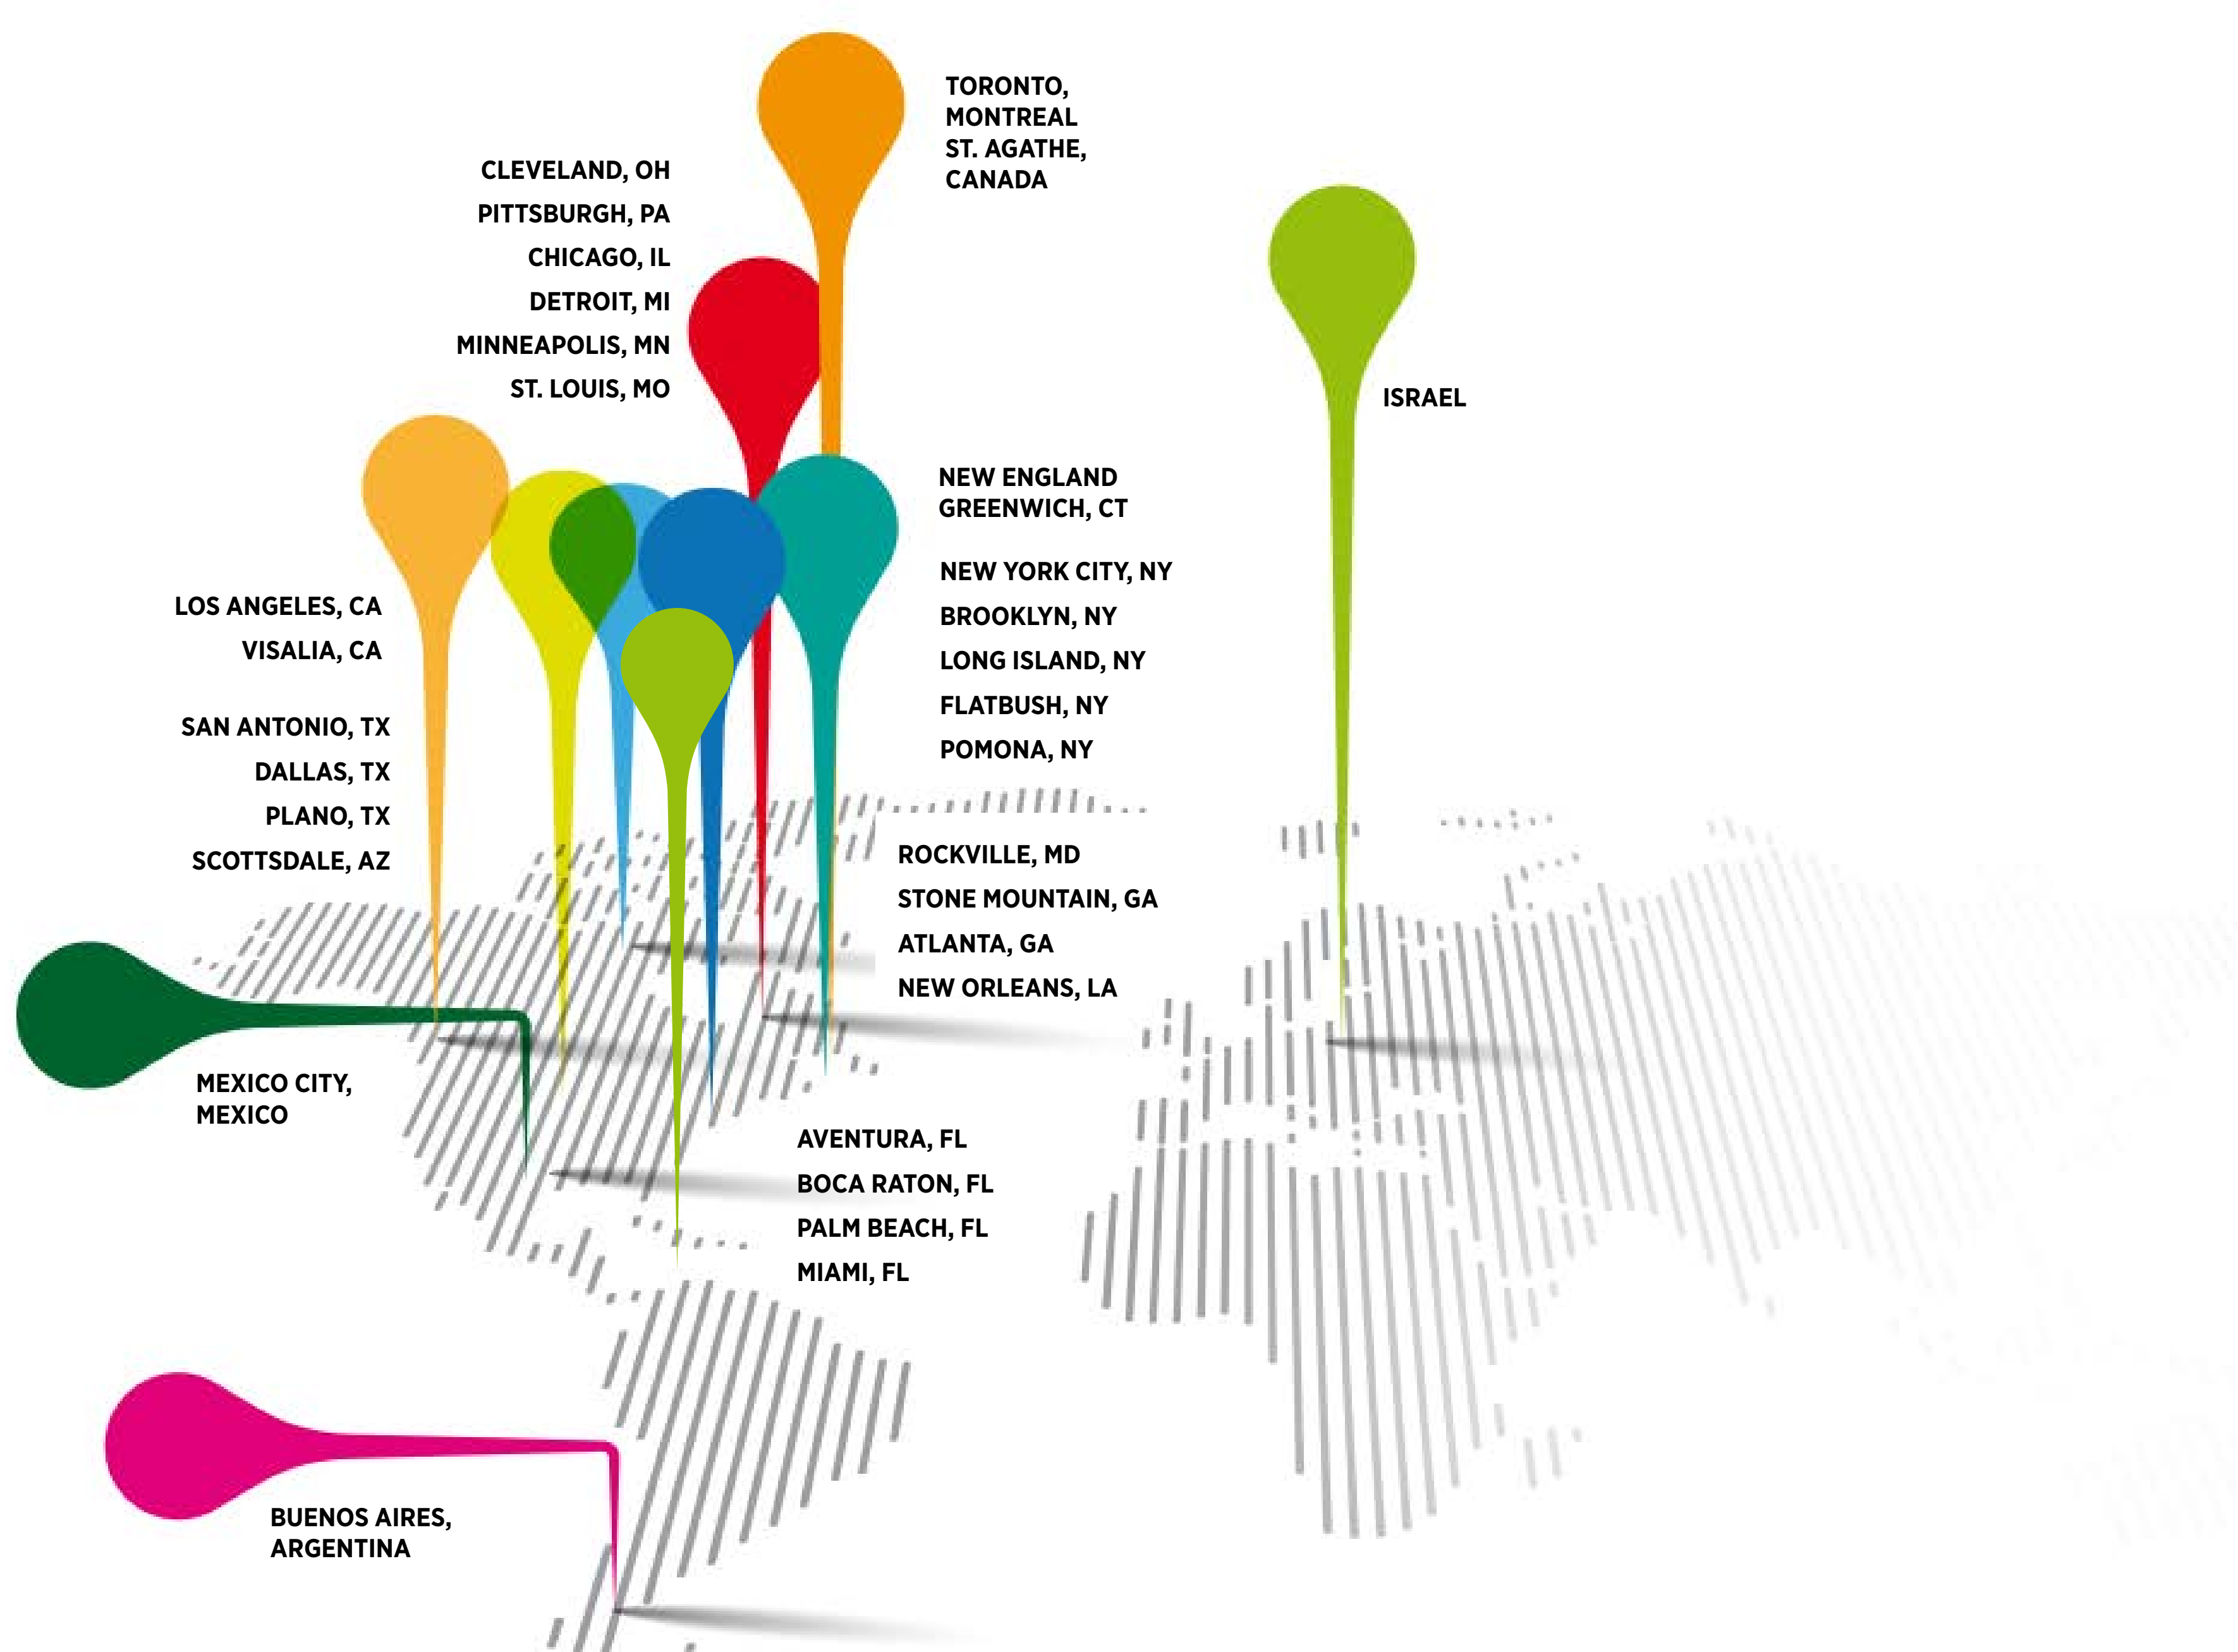

RISING STRONG

THE MEANINGFUL LIFE CENTER'S IMPACT SINCE

OCTOBER 7TH

PROGRAMS AND INITIATIVES

GLOBAL SPEAKING TOUR

FILLING THE WORLD WITH DIVINE KNOWLEDGE AS THE WATERS COVER THE SEA